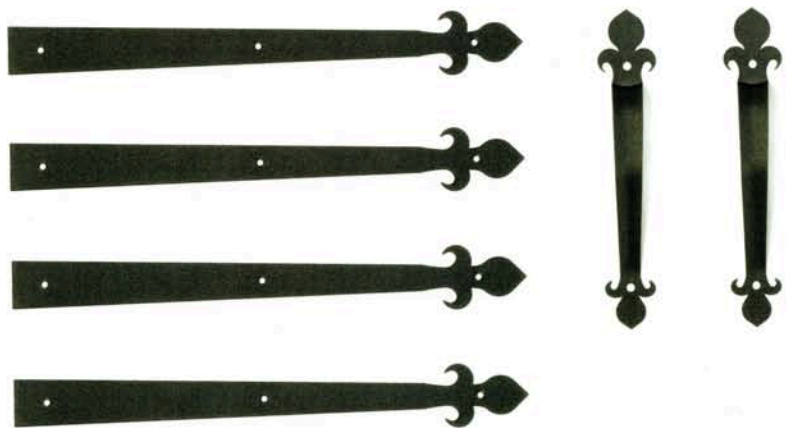

The Euro Collections

Inspired by the detailing of Old World estates, the Wayne-Dalton Euro Collections incorporate classic design icons.

Fleur-de-Lis

This stylized version of the lily is the traditional symbol of the French monarchy.